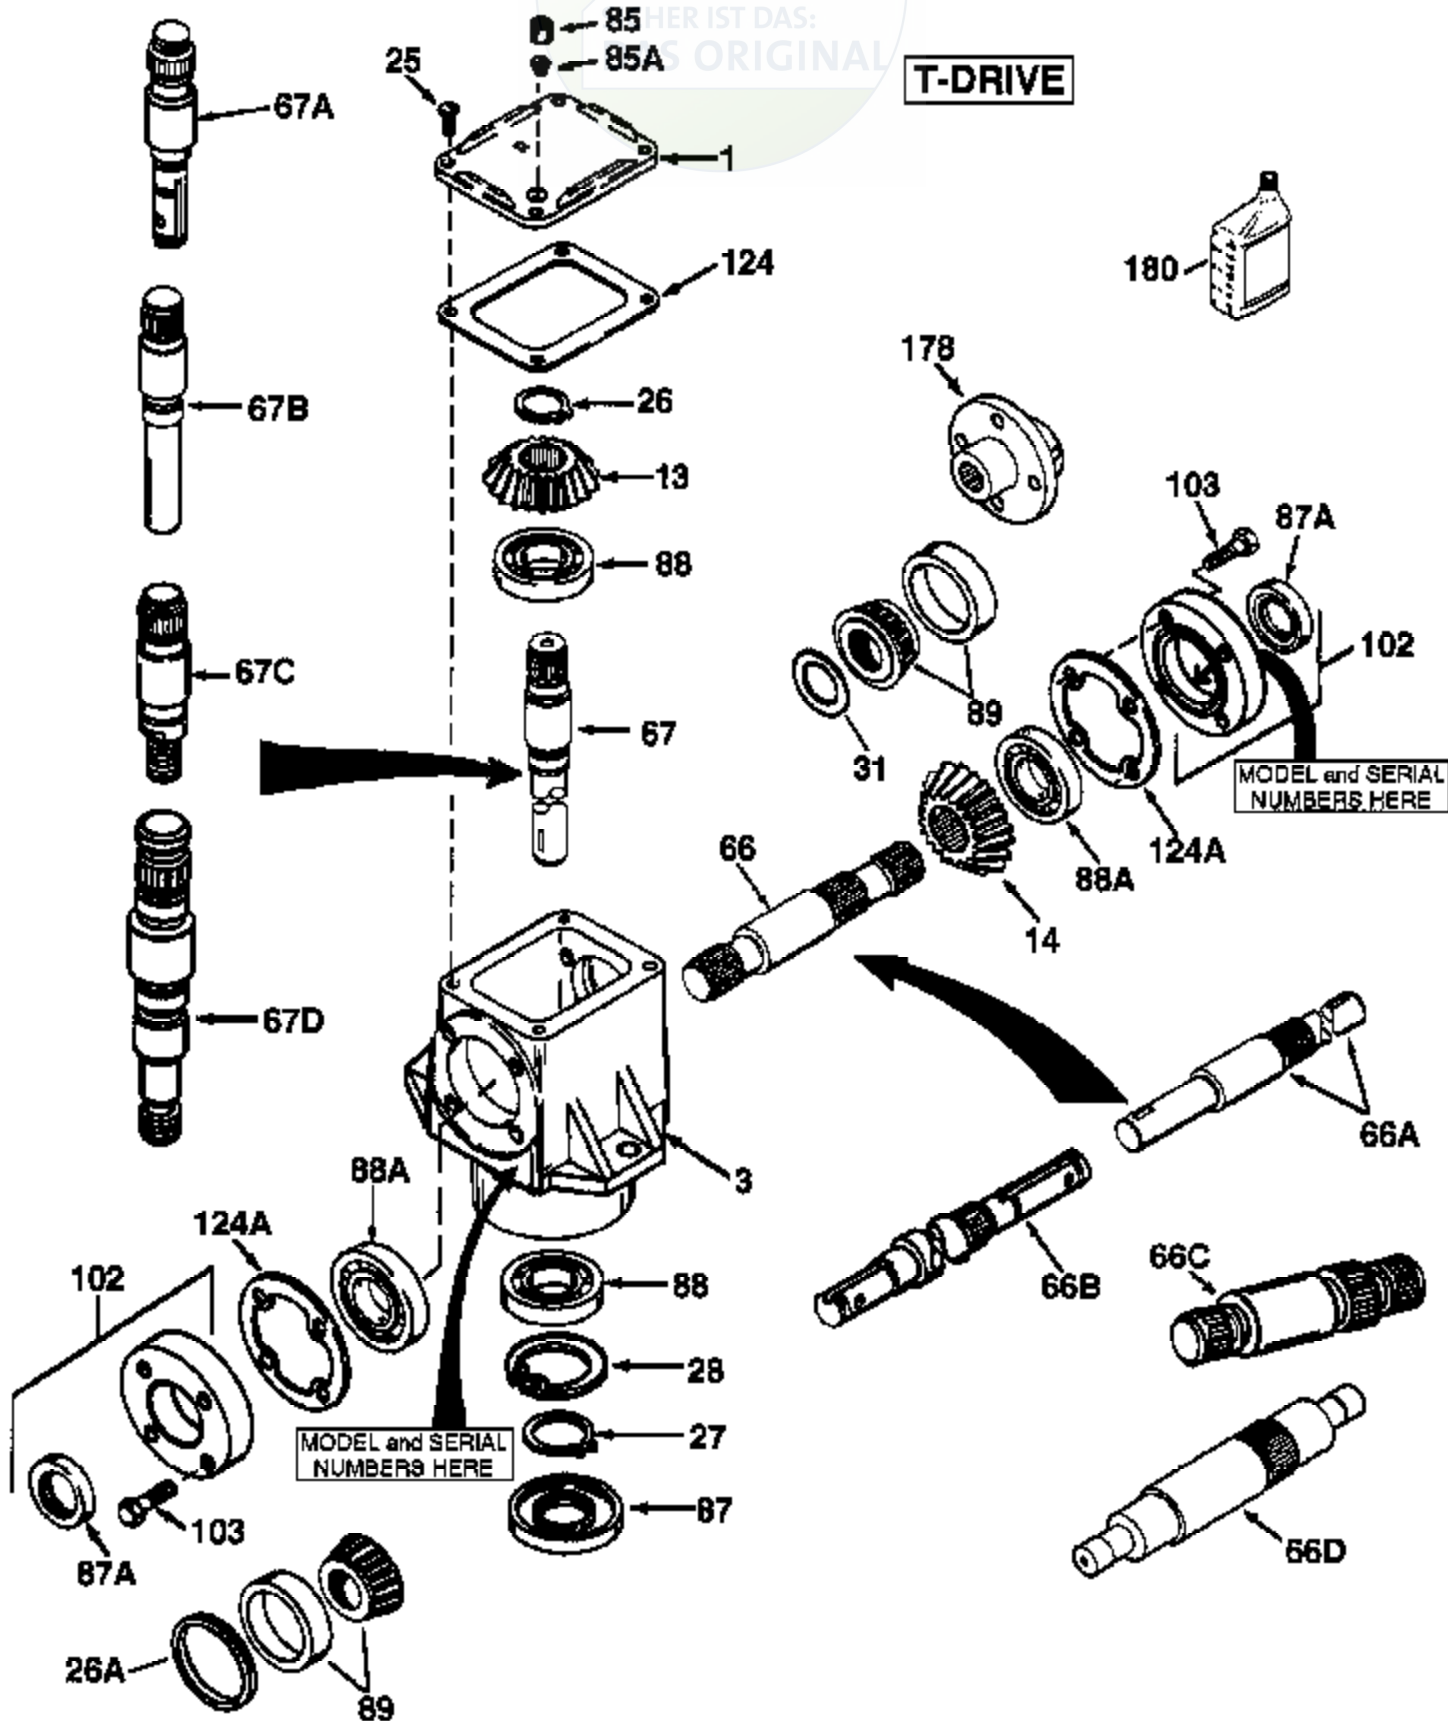

JOIST

WER IST DAS:
ORIGINAL

T-DRIVE

Ref #	Part Number	Qty	Description
1	772067		Cover
3	770047A		"T" Drive Housing
13	778101A		Miter Gear (17 teeth) (7/8" ID)
14	778210A		Miter Gear (17 teeth) (1" ID)
25	792025		Screw, 10-24 x 1/2"
26	788018		Retainer Ring
27	788019		Retainer Ring
28	792119		Snap Ring
66A	776270		Input Shaft (8-3/4" long)
67	776060A		Output Shaft (4-35/64" long)
85	792039		Pipe Plug, 1/8-27 (countersunk headle ss)
87A	788031		Oil Seal
87	788029	1000-1000-041	Oil Seal
88	780034	Peerless	Ball Bearing
88A	780034		Ball Bearing
102	786029		Retainer Cap & Seal (Incl. 87A & 103)
103	792026		Screw, 1/4-20 x 7/8"
124	788028		Cover Gasket
124A	788030B		Cap Gasket
180	730229A		Gear Oil 80W90